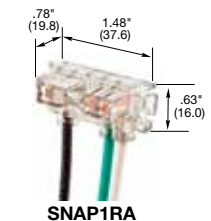

## SNAPConnect® Permanently Marked Receptacles

SNAP5362C1W

SNAP2162C2I

SNAP1RA

Duplex	Color	One Controlled Face Split Circuit Hot Tab		Two Controlled Faces		
		15 Amp	20 Amp	15 Amp	20 Amp	
SNAPConnect® standard duplex, permanently marked for use with automatic plugload controls.	Black	SNAP5262C1BK	SNAP5362C1BK	SNAP5262C2BK	SNAP5362C2BK	
	Blue	SNAP5262C1BL	SNAP5362C1BL	SNAP5262C2BL	SNAP5362C2BL	
	Brown	SNAP5262C1	SNAP5362C1	SNAP5262C2	SNAP5362C2	
	Gray	SNAP5262C1GY	SNAP5362C1GY	SNAP5262C2GY	SNAP5362C2GY	
	Green	SNAP5262C1GN	SNAP5362C1GN	SNAP5262C2GN	SNAP5362C2GN	
	Ivory	SNAP5262C1I	SNAP5362C1I	SNAP5262C2I	SNAP5362C2I	
	Lt. Almond	SNAP5262C1LA	SNAP5362C1LA	SNAP5262C2LA	SNAP5362C2LA	
	Red	SNAP5262C1R	SNAP5362C1R	SNAP5262C2R	SNAP5362C2R	
	White	SNAP5262C1W	SNAP5362C1W	SNAP5262C2W	SNAP5362C2W	
	SNAPConnect® Tamper-Resistant, standard duplex, permanently marked for use with automatic plugload controls.	Black	SNAP5262C1BKTRA	SNAP5362C1BKTRA	SNAP5262C2BKTRA	SNAP5362C2BKTRA
		Brown	SNAP5262C1TRA	SNAP5362C1TRA	SNAP5262C2TRA	SNAP5362C2TRA
Gray		SNAP5262C1GYTRA	SNAP5362C1GYTRA	SNAP5262C2GYTRA	SNAP5362C2GYTRA	
Green		SNAP5262C1GNTRA	SNAP5362C1GNTRA	SNAP5262C2GNTRA	SNAP5362C2GNTRA	
Ivory		SNAP5262C1ITRA	SNAP5362C1ITRA	SNAP5262C2ITRA	SNAP5362C2ITRA	
Lt. Almond		SNAP5262C1LATRA	SNAP5362C1LATRA	SNAP5262C2LATRA	SNAP5362C2LATRA	
White		SNAP5262C1WTRA	SNAP5362C1WTRA	SNAP5262C2WTRA	SNAP5362C2WTRA	
SNAPConnect® Style Line® Decorator		Black	SNAP2152C1BK	SNAP2162C1BK	SNAP2152C2BK	SNAP2162C2BK
		Blue	SNAP2152C1BL	SNAP2162C1BL	SNAP2152C2BL	SNAP2162C2BL
		Brown	SNAP2152C1	SNAP2162C1	SNAP2152C2	SNAP2162C2
		Gray	SNAP2152C1GY	SNAP2162C1GY	SNAP2152C2GY	SNAP2162C2GY
	Green	SNAP2152C1GN	SNAP2162C1GN	SNAP2152C2GN	SNAP2162C2GN	
	Ivory	SNAP2152C1I	SNAP2162C1I	SNAP2152C2I	SNAP2162C2I	
	Lt. Almond	SNAP2152C1LA	SNAP2162C1LA	SNAP2152C2LA	SNAP2162C2LA	
	Red	SNAP2152C1R	SNAP2162C1R	SNAP2152C2R	SNAP2162C2R	
	White	SNAP2152C1W	SNAP2162C1W	SNAP2152C2W	SNAP2162C2W	
	SNAPConnect® Tamper-Resistant, decorator duplex, permanently marked for use with automatic plugload controls.	Black	SNAP2152C1BKTRA	SNAP2162C1BKTRA	SNAP2152C2BKTRA	SNAP2162C2BKTRA
		Brown	SNAP2152C1TRA	SNAP2162C1TRA	SNAP2152C2TRA	SNAP2162C2TRA
Gray		SNAP2152C1GYTRA	SNAP2162C1GYTRA	SNAP2152C2GYTRA	SNAP2162C2GYTRA	
Green		SNAP2152C1GNTRA	SNAP2162C1GNTRA	SNAP2152C2GNTRA	SNAP2162C2GNTRA	
Ivory		SNAP2152C1ITRA	SNAP2162C1ITRA	SNAP2152C2ITRA	SNAP2162C2ITRA	
Lt. Almond		SNAP2152C1LATRA	SNAP2162C1LATRA	SNAP2152C2LATRA	SNAP2162C2LATRA	
White		SNAP2152C1WTRA	SNAP2162C1WTRA	SNAP2152C2WTRA	SNAP2162C2WTRA	