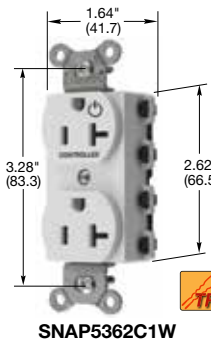

SNAP5362C1W