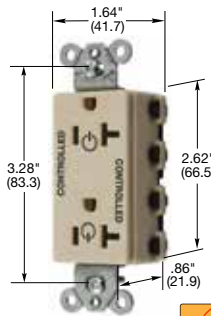

SNAP2162C2I